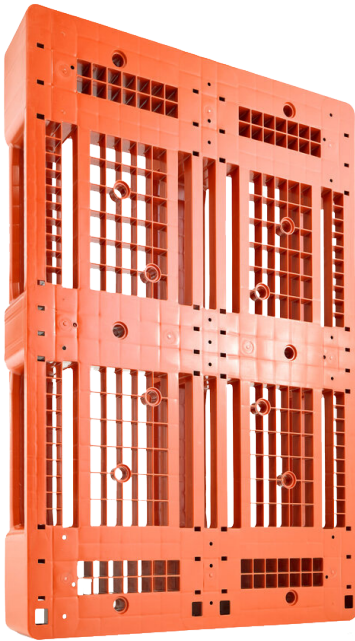

# IP-D-1-12080-RE

1200 x 800

Art.no:IP-D-1-12080-RE

### Technical Data:

Dimension mm:	1200 x 800 x 150		
Weight :	14,5 kg		
Material:	PE		
Load capacity (kg)	 Static: 5000 kg	 Dynamic: 1250 kg	 Racking: 1000 kg

### Characteristics:

Colour: redbrown  
 Runner: 3  
 Reinforcement: 3  
 Temperature stability: -30° - + 40°