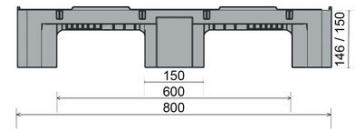

IP-CS-1-12080-OR

1200 x 800

Art.no: IP-CS-1-12080-OR

Technical Data:

| | | | |
|--------------------|--|---|--|
| Dimension mm: | 1200 x 800 x 146 | | |
| Weight : | 12,5 kg | | |
| Material: | PE conductive | | |
| Load capacity (kg) |  Static: 5000 kg |  Dynamic: 1000 kg |  Racking: 400 kg |

Characteristics:

Colour: Black / Basalt grey
 Runner: 3 open
 Rim: 7 mm or 22 mm outside
 Temperature stability: -30° - + 40°

Option

RFID transponder

Loading capacity:

| | | |
|--|--|---|
|  Container | Container 20ft: 215 Container 40ft: 440 | Container 40ft HC: 465 Conventional Truck 45ft HC: 528 |
|  Truck | MEGA Truck: 627 | JUMBO Truck: 722 |