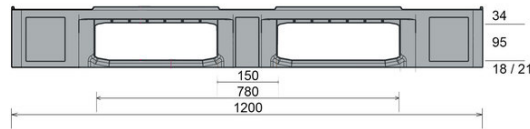

IP-CS-1-12080-OR

1200 x 800

Art.no: IP-CS-1-12080-OR

Technical Data:

| | | | |
|--------------------|--|---|--|
| Dimension mm: | 1200 x 800 x 146 | | |
| Weight : | 12,5 kg | | |
| Material: | PE conductive | | |
| Load capacity (kg) |  Static: 5000 kg |  Dynamic: 1000 kg |  Racking: 400 kg |

Characteristics:

Colour: Black / Basalt grey
 Runner: 3 open
 Rim: 7 mm or 22 mm outside
 Temperature stability: -30° - + 40°

Option

RFID transponder

Loading capacity:

| | | |
|--|--|---|
|  Container | Container 20ft: 215 Container 40ft: 440 | Container 40ft HC: 465 Conventional Truck 45ft HC: 528 |
|  Truck | MEGA Truck: 627 | JUMBO Truck: 722 |