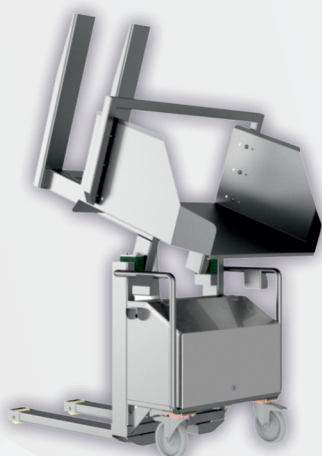

IPG TIPPER LIFTER

WORK SMART, NOT HARD!

MOBILE TIPPERS FOR FOOD & RETAIL INDUSTRY

FORK TIPPERS

WIDE TIPPERS

TIPPERS FOR BARRELS

TIPPERS FOR TROLLEYS

SPECIAL TIPPERS

COLUMN TIPPERS

... and many more

+ 47 960 49 556

geir.persen@ip-group.no

www.ip-group.no

IPG TIPPER LIFTER

WORK SMART, NOT HARD!

ELEVATE YOUR EXPECTATIONS!

At IPG, we stand apart in the realm of tipping solutions. Our IPG TIPPER LIFTERS redefine the standard, crafted by seasoned professionals with a wealth of experience in precision machine construction and welding. Every lifter, meticulously designed and meticulously constructed, embodies a journey from conceptualization to realization. We pride ourselves on tailoring machine designs to meet the unique preferences of each customer, ensuring a seamless transition from production to device commissioning at your worksite.

HEALTHY SPINE
An efficient employee

REMOTE CONTROL
Work at a safe distance

CONTROL
Adjustable speed and dumping angle

TIPPING TRAY
Tailored to your needs

LOWERING SIGNAL
Safe workplace

MOBILE BASIS
Work wherever you want