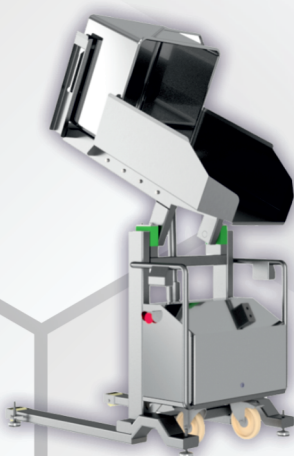

IPG TIPPER LIFTER

WORK SMART, NOT HARD!

MOBILE TIPPERS FOR FOOD & RETAIL INDUSTRY

FORK TIPPERS

WIDE TIPPERS

TIPPERS FOR BARRELS

TIPPERS FOR TROLLEYS

SPECIAL TIPPERS

COLUMN TIPPERS

... and many more

+ 47 960 49 556

geir.persen@ip-group.no

www.ip-group.no

IPG TIPPER LIFTER

WORK SMART, NOT HARD!

ELEVATE YOUR EXPECTATIONS!

At IPG, we stand apart in the realm of tipping solutions. Our IPG TIPPER LIFTERS redefine the standard, crafted by seasoned professionals with a wealth of experience in precision machine construction and welding. Every lifter, meticulously designed and meticulously constructed, embodies a journey from conceptualization to realization. We pride ourselves on tailoring machine designs to meet the unique preferences of each customer, ensuring a seamless transition from production to device commissioning at your worksite.

HEALTHY SPINE
An efficient employee

REMOTE CONTROL
Work at a safe distance

CONTROL
Adjustable speed and dumping angle

TIPPING TRAY
Tailored to your needs

LOWERING SIGNAL
Safe workplace

MOBILE BASIS
Work wherever you want