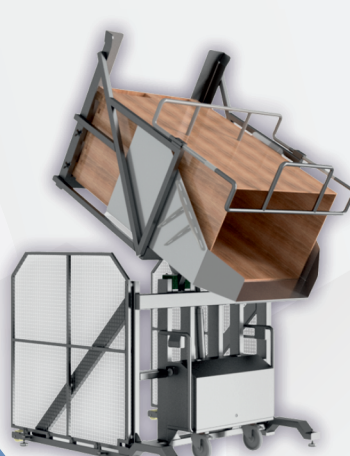

IPG TIPPER LIFTER

WORK SMART, NOT HARD!

MOBILE TIPPERS FOR FOOD & RETAIL INDUSTRY

FORK TIPPERS

WIDE TIPPERS

TIPPERS FOR BARRELS

TIPPERS FOR TROLLEYS

SPECIAL TIPPERS

COLUMN TIPPERS

... and many more

+ 47 960 49 556

geir.persen@ip-group.no

www.ip-group.no

IPG TIPPER LIFTER

WORK SMART, NOT HARD!

ELEVATE YOUR EXPECTATIONS!

At IPG, we stand apart in the realm of tipping solutions. Our IPG TIPPER LIFTERS redefine the standard, crafted by seasoned professionals with a wealth of experience in precision machine construction and welding. Every lifter, meticulously designed and meticulously constructed, embodies a journey from conceptualization to realization. We pride ourselves on tailoring machine designs to meet the unique preferences of each customer, ensuring a seamless transition from production to device commissioning at your worksite.

HEALTHY SPINE
An efficient employee

REMOTE CONTROL
Work at a safe distance

CONTROL
Adjustable speed and dumping angle

TIPPING TRAY
Tailored to your needs

LOWERING SIGNAL
Safe workplace

MOBILE BASIS
Work wherever you want