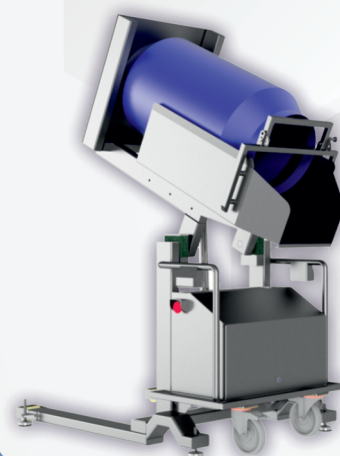

IPG TIPPER LIFTER

WORK SMART, NOT HARD!

MOBILE TIPPERS FOR FOOD & RETAIL INDUSTRY

FORK TIPPERS

WIDE TIPPERS

TIPPERS FOR BARRELS

TIPPERS FOR TROLLEYS

SPECIAL TIPPERS

COLUMN TIPPERS

... and many more

+ 47 960 49 556

geir.persen@ip-group.no

www.ip-group.no

IPG TIPPER LIFTER

WORK SMART, NOT HARD!

ELEVATE YOUR EXPECTATIONS!

At IPG, we stand apart in the realm of tipping solutions. Our IPG TIPPER LIFTERS redefine the standard, crafted by seasoned professionals with a wealth of experience in precision machine construction and welding. Every lifter, meticulously designed and meticulously constructed, embodies a journey from conceptualization to realization. We pride ourselves on tailoring machine designs to meet the unique preferences of each customer, ensuring a seamless transition from production to device commissioning at your worksite.

HEALTHY SPINE
An efficient employee

REMOTE CONTROL
Work at a safe distance

CONTROL
Adjustable speed and dumping angle

TIPPING TRAY
Tailored to your needs

LOWERING SIGNAL
Safe workplace

MOBILE BASIS
Work wherever you want